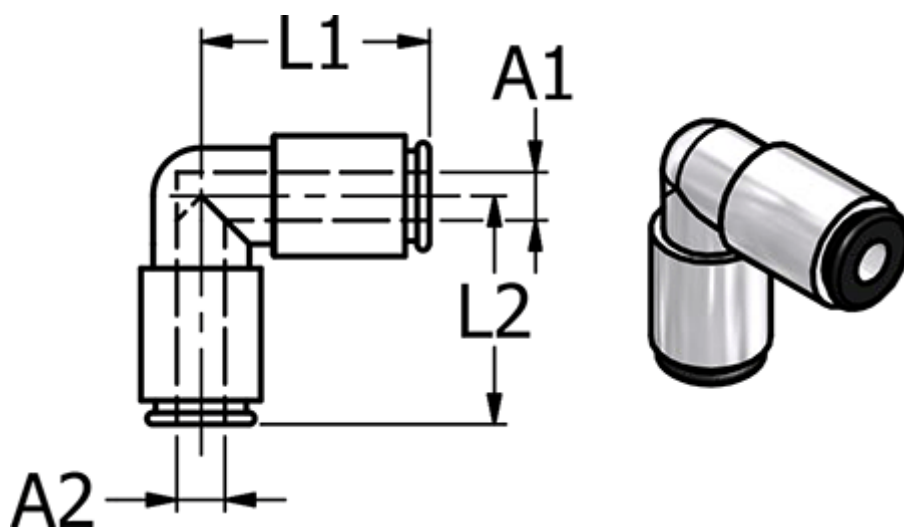

Article number: 586748008

Description: Push-in fitting 748.008, Ø8 /Ø8
Elbow connector

Measures

Ext. hose diameter A1 = 8

Ext. hose diameter A2 = 8

L1 = 21.3

L2 = 21.3